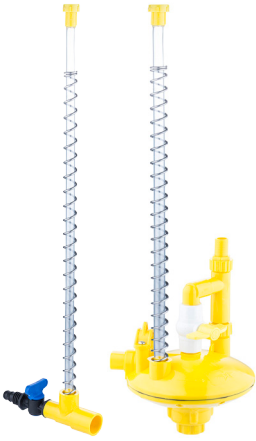

- 303 Grade Stainless Steel Body
- 304 Grade Stainless Steel Pin
- Waterflow 45/55 ml/min

LAYER NIPPLES

TTN001

1/8" Layer Nipple

- Yellow/Red Color Option
- 303 Grade Stainless Steel Body
- 304 Grade Stainless Steel Pin and Top
- Waterflow 80/100 ml/min

TTN003

Layer Nipple With Washer

- 303 Grade Stainless Steel Body
- 304 Grade Stainless Steel Pin and Top
- PVC Washer
- Waterflow 60/80 ml/min

TTN0011

1/8" Layer Nipple

- 303 Grade Stainless Steel Body
- 304 Grade Stainless Steel Pin and Top
- Waterflow 80/55 ml/min

REGULATOR AND ENDSETS

TTR220

- Regulator and Endset Set
- Ball Valve With Hose Nipple
- 22x22mm Square Pipe Adaptor
- Control Tube Set
- Stainless Steel Control Tube Spring
- Endset and Set Ball Valve With Hose Nipple

TTR220F

- Regulator With Flush and Endset Set
- Ball Valve With Hose Nipple
- 22x22mm Square Pipe Adaptor
- Control Tube Set
- Stainless Steel Control Tube Spring
- Endset and Set Ball Valve With Hose Nipple