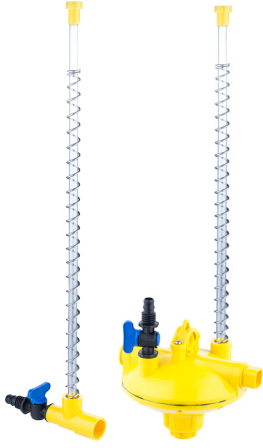

TTN008

360° Broiler-Breeder Nipple

- Yellow/Red Color Option
- 303 Grade Stainless Steel Body
- 304 Grade Stainless Steel Pin
- Ø8mm 304 Grade Stainless Steel Ball
- Waterflow 50/60 ml/min

TTN0013

1/8" 360° Stainless Steel Broiler Breeder Nipple

TTN003

Layer Nipple With Washer

- 303 Grade Stainless Steel Body
- 304 Grade Stainless Steel Pin and Top
- PVC Washer
- Waterflow 60/80 ml/min

TTN0011

1/8" Layer Nipple

- 303 Grade Stainless Steel Body
- 304 Grade Stainless Steel Pin and Top
- Waterflow 80/55 ml/min

REGULATOR AND ENDSETS

TTR220

- Regulator and Endset Set
- Ball Valve With Hose Nipple
- 22x22mm Square Pipe Adaptor
- Control Tube Set
- Stainless Steel Control Tube Spring
- Endset and Set Ball Valve With Hose Nipple

TTR220F

- Regulator With Flush and Endset Set
- Ball Valve With Hose Nipple
- 22x22mm Square Pipe Adaptor
- Control Tube Set
- Stainless Steel Control Tube Spring
- Endset and Set Ball Valve With Hose Nipple